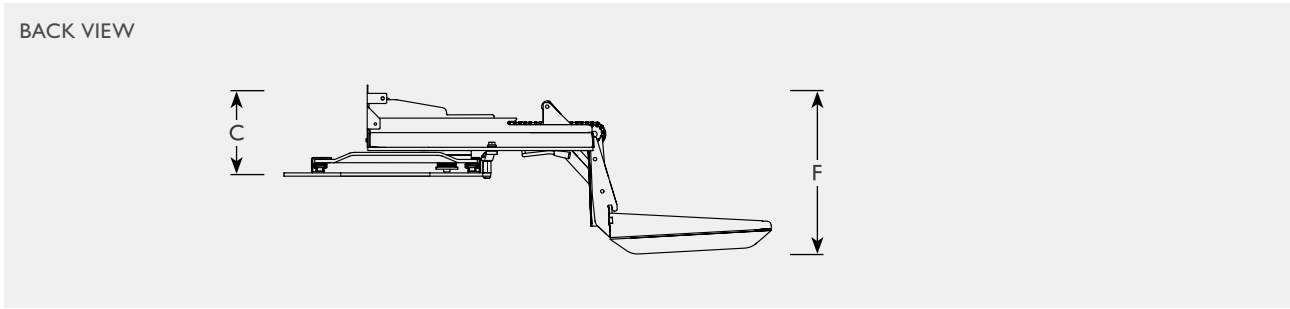

Turny® HD

Dimensions and models

Requires covers and a mounting bracket (Dealerweb) for installation.
Recommended accessories: Footrest

1. **CONTOUR COVERS**
2. **101522** 300 model grey colour
   - **101523** 395/480 model grey colour
   - **101383** 300 model beige colour
   - **101385** 395/480 model beige colour
3. **FLAT COVERS**
4. **101463** 300 model right side
   - **101464** 300 model left side
   - **101465** 395/480 model right side
   - **101466** 395/480 model left side

Turny HD		Installation in vehicle	Length	Width	Height	Swivel range	Lengthwise movement	Vertical travel	Weight capacity	Unit weight
			A	B	C	D	E	F		
102281	Turny HD, 300	right	59*	47.5*	16.5	0-105°	n/a	30	170	59
102282	Turny HD, 300	left	59*	47.5*	16.5	0-105°	n/a	30	170	59
102283	Turny HD, 395	right	59*	47.5*	16.5	0-105°	n/a	39.5	170	60
102284	Turny HD, 395	left	59*	47.5*	16.5	0-105°	n/a	39.5	170	60
102285	Turny HD, 480	right	59*	47.5*	16.5	0-105°	n/a	48	170	61
102286	Turny HD, 480	left	59*	47.5*	16.5	0-105°	n/a	48	170	61
101877	Application tool	right								
102095	Application tool	left								
101836	Universal mounting bracket**									
102622	Door safety switch									
101292	Turny HD/Orbit footrest									
102484	Wireless remote									

All weights and dimensions are given in kilograms and centimetres, and for reference only. Weight capacity refers to the total weight of the seat, accessories and user.
*Measured without covers. **Check Dealerweb for vehicle specific mounting brackets before ordering the universal mounting bracket