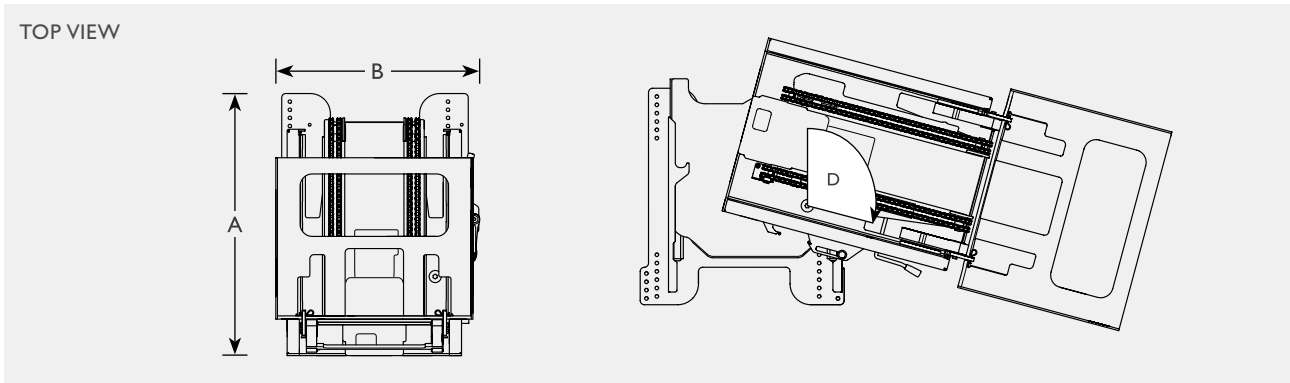

Turny® HD

Dimensions and models

Requires covers and a mounting bracket (Dealerweb) for installation.
Recommended accessories: Footrest

1. **CONTOUR COVERS**
2. **101522** 300 model grey colour
   - **101523** 395/480 model grey colour
   - **101383** 300 model beige colour
   - **101385** 395/480 model beige colour
3. **FLAT COVERS**
4. **101463** 300 model right side
   - **101464** 300 model left side
   - **101465** 395/480 model right side
   - **101466** 395/480 model left side

Turny HD		Installation in vehicle	Length	Width	Height	Swivel range	Lengthwise movement	Vertical travel	Weight capacity	Unit weight
			A	B	C	D	E	F		
102281	Turny HD, 300	right	59*	47.5*	16.5	0-105°	n/a	30	170	59
102282	Turny HD, 300	left	59*	47.5*	16.5	0-105°	n/a	30	170	59
102283	Turny HD, 395	right	59*	47.5*	16.5	0-105°	n/a	39.5	170	60
102284	Turny HD, 395	left	59*	47.5*	16.5	0-105°	n/a	39.5	170	60
102285	Turny HD, 480	right	59*	47.5*	16.5	0-105°	n/a	48	170	61
102286	Turny HD, 480	left	59*	47.5*	16.5	0-105°	n/a	48	170	61
101877	Application tool	right								
102095	Application tool	left								
101836	Universal mounting bracket**									
102622	Door safety switch									
101292	Turny HD/Orbit footrest									
102484	Wireless remote									

All weights and dimensions are given in kilograms and centimetres, and for reference only. Weight capacity refers to the total weight of the seat, accessories and user.
*Measured without covers. **Check Dealerweb for vehicle specific mounting brackets before ordering the universal mounting bracket