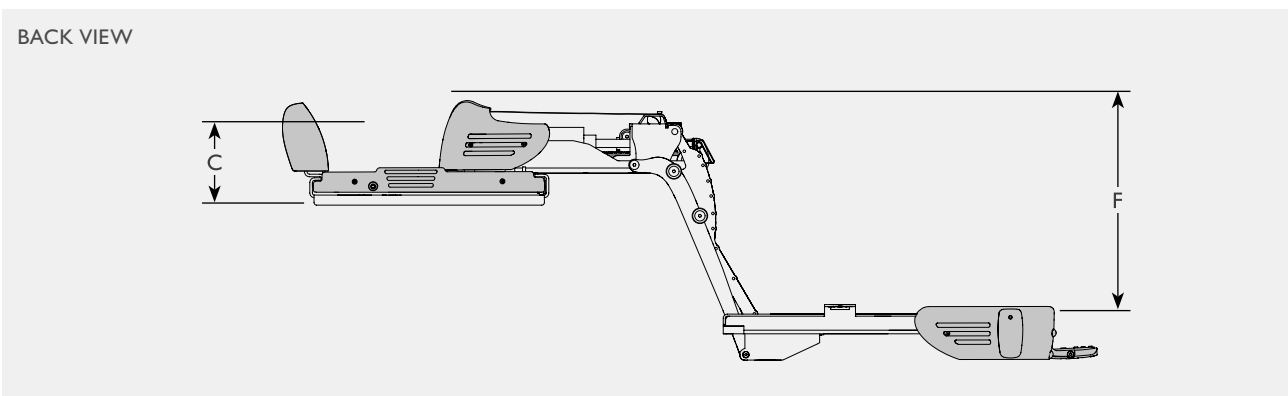

SEAT COMPATIBILITY				
BEV	BEV KIDS	COMPACT	RECARO	GS
✓	✓	✓	✓ ¹	✓ ¹

1. requires adapter plate

CARONY COMPATIBILITY			ACCESSORIES COMPATIBILITY		
CARONY	CARONY CLASSIC	CARONY GO	TILDA TILT	CARO-SLIDE	SLIDE RAILS
✓ ³	✓ ³	✓ ³	✓	built in	✗

3. requires adapter plate with rails

Turny® Evo

Dimensions and models

Requires a mounting bracket (Dealerweb) for installation.
Recommended accessories: Application tool

Turny Evo		Installation in vehicle		Height	Swivel range	Lengthwise movement	Vertical travel	Weight capacity	Unit weight	
		Length	Width							
		A	B	C	D	E	F			
103261	Turny Evo	right	70.3	54.2	16.3	0-113°	0-41	39	180	84
103262	Turny Evo	left	70.3	54.2	16.3	0-113°	0-41	39	180	84
103532	Application tool	right								
103533	Application tool	left								
103562	Universal mounting bracket*	front								
103563	Universal mounting bracket*	middle								
101865	Universal wireless remote									