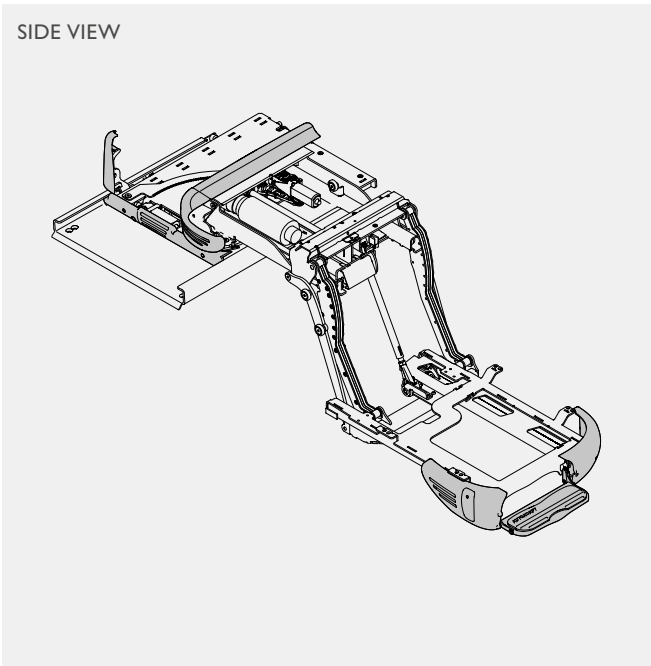

SEAT COMPATIBILITY				
BEV	BEV KIDS	COMPACT	RECARO	GS
✓	✓	✓	✓ ¹	✓ ¹

1. requires adapter plate

CARONY COMPATIBILITY			ACCESSORIES COMPATIBILITY		
CARONY	CARONY CLASSIC	CARONY GO	TILDA TILT	CARO-SLIDE	SLIDE RAILS
✓ ³	✓ ³	✓ ³	✓	built in	✗

3. requires adapter plate with rails

Turny® Evo

Dimensions and models

Requires a mounting bracket (Dealerweb) for installation.
Recommended accessories: Application tool

Turny Evo		Installation in vehicle		Height	Swivel range	Lengthwise movement	Vertical travel	Weight capacity	Unit weight	
		Length	Width							
		A	B	C	D	E	F			
103261	Turny Evo	right	70.3	54.2	16.3	0-113°	0-41	39	180	84
103262	Turny Evo	left	70.3	54.2	16.3	0-113°	0-41	39	180	84
103532	Application tool	right								
103533	Application tool	left								
103562	Universal mounting bracket*	front								
103563	Universal mounting bracket*	middle								
101865	Universal wireless remote									