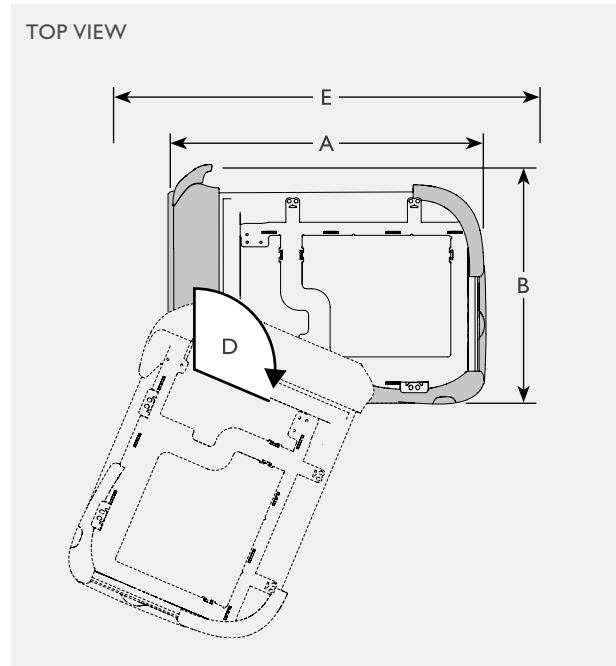

SEAT COMPATIBILITY				
BEV	BEV KIDS	COMPACT	RECARO	GS
✓	✓	✓	✓ ¹	✓ ¹

1. requires adapter plate

CARONY COMPATIBILITY			ACCESSORIES COMPATIBILITY		
CARONY	CARONY CLASSIC	CARONY GO	TILDA TILT	CARO-SLIDE	SLIDE RAILS
✓ ³	✓ ³	✓ ³	✓	built in	✗

3. requires adapter plate with rails

Turny® Evo

Dimensions and models

Requires a mounting bracket (Dealerweb) for installation.
Recommended accessories: Application tool

Turny Evo		Installation in vehicle		Height	Swivel range	Lengthwise movement	Vertical travel	Weight capacity	Unit weight	
		Length	Width							
		A	B	C	D	E	F			
103261	Turny Evo	right	70.3	54.2	16.3	0-113°	0-41	39	180	84
103262	Turny Evo	left	70.3	54.2	16.3	0-113°	0-41	39	180	84
103532	Application tool	right								
103533	Application tool	left								
103562	Universal mounting bracket*	front								
103563	Universal mounting bracket*	middle								
101865	Universal wireless remote									